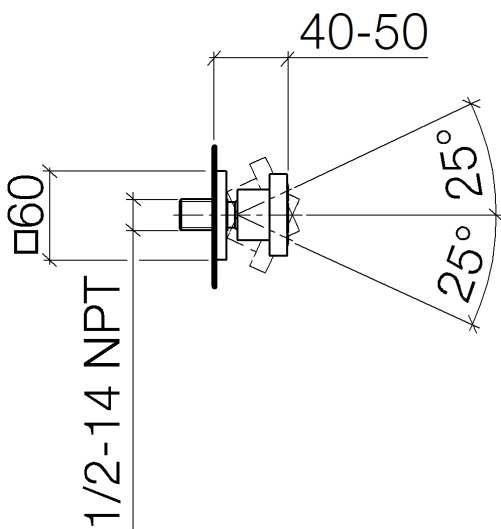

## Shower - CL.1

Body spray without volume control - polished chrome

Article number: 28 518 782-00

- Ø 2-1/8"
- swivels 25°
- Stream: Rain
- Descaling system
- Flange 2-3/8" x 2-3/8"
- 1/2" connection
- Water flow rate limited to max. 1.3 gpm

## Dimensional drawing

All dimensions in mm / inch = mm x 0,0394

Shower - CL.1  
Body spray without volume control - polished chrome  
Article number: 28 518 782-00

### Flow rate chart

### Trajectory length diagram

Shower - CL.1

Body spray without volume control - polished chrome

Article number: 28 518 782-00