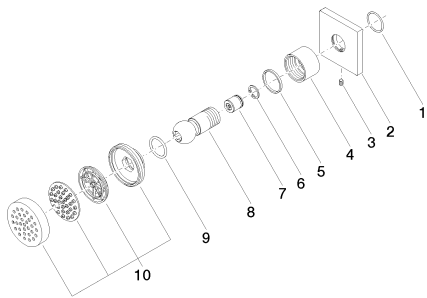

### Required article

35 080 970-90 0010

Rough-in adapter -

Shower - CL.1  
Body spray without volume control - polished chrome  
Article number: 28 518 782-00

### Spare parts list

Number	Item Number	Designation	Number of units
--------	-------------	-------------	-----------------