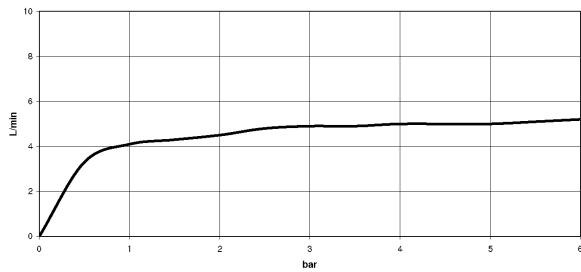

## Shower - CL.1

Body spray without volume control - polished chrome

Article number: 28 518 782-00

- Ø 2-1/8"
- swivels 25°
- Stream: Rain
- Descaling system
- Flange 2-3/8" x 2-3/8"
- 1/2" connection
- Water flow rate limited to max. 1.3 gpm

## Dimensional drawing

All dimensions in mm / inch = mm x 0,0394

Shower - CL.1  
Body spray without volume control - polished chrome  
Article number: 28 518 782-00

### Flow rate chart

### Trajectory length diagram

Shower - CL.1

Body spray without volume control - polished chrome

Article number: 28 518 782-00