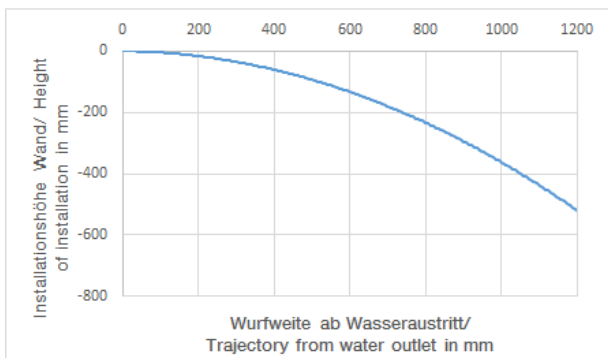

## Shower - CL.1

Body spray without volume control - polished chrome

Article number: 28 518 782-00

- Ø 2-1/8"
- swivels 25°
- Stream: Rain
- Descaling system
- Flange 2-3/8" x 2-3/8"
- 1/2" connection
- Water flow rate limited to max. 1.3 gpm

## Dimensional drawing

All dimensions in mm / inch = mm x 0,0394

Shower - CL.1  
Body spray without volume control - polished chrome  
Article number: 28 518 782-00

### Flow rate chart

### Trajectory length diagram

Shower - CL.1

Body spray without volume control - polished chrome

Article number: 28 518 782-00